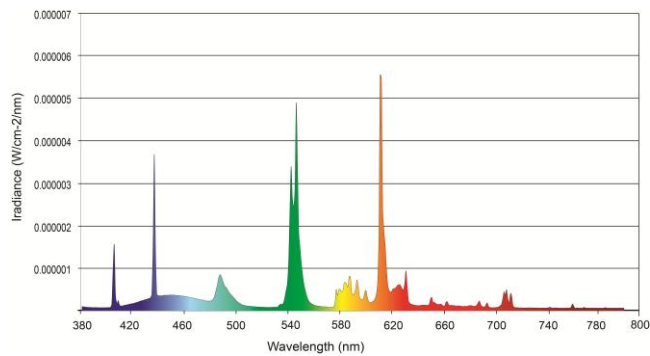

Spectral distribution 840