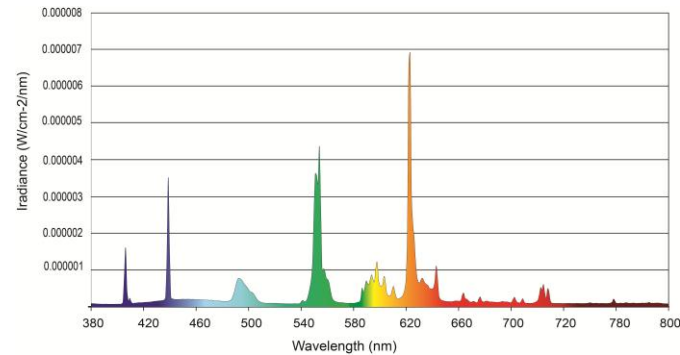

Spectral distribution 830