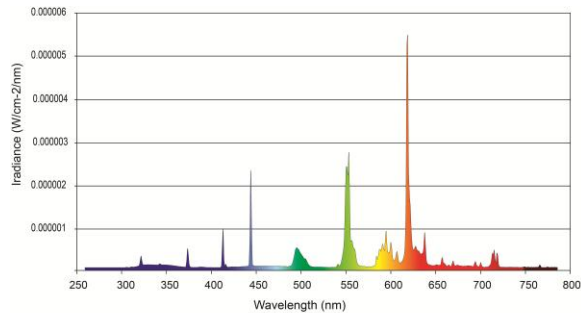

Switching cycle	Life time span
3 h (2:45 on, 0:15 off)	48,000 h
12 h (11 h on, 1 h off)	58,000 h
1 Switch Continuous Burning	62,000 h

Spectral distribution 827