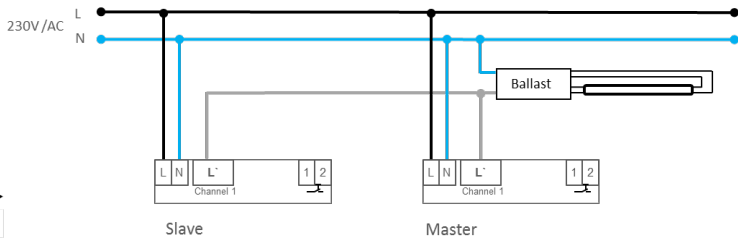

Aura Universal PIR sensor, PRM/on-off (recessed)

EBDSPIR-PRM Art nr. 760139

MASTER - SLAVE

Remote Control: UNHSLCD:

Default mode – no change on both sensors

ABSENCE MODE FUNCTION

Remote Control: UNHSLCD:

Sensor in default mode

DAYLIGHT CONTROLLED SWITCHING

Remote Control: UNHSLCD:

Sensor in default mode

Comment:

Setting depends on local light situation.