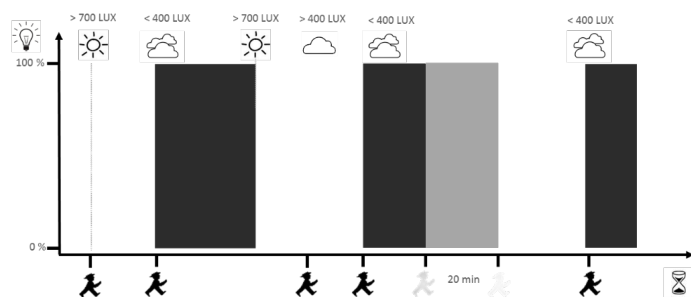

Aura Universal PIR sensor, PRM/on-off (recessed)

EBDSPIR-PRM Art nr. 760139

MASTER - SLAVE

Remote Control: UNHSLCD:

Default mode – no change on both sensors

ABSENCE MODE FUNCTION

Remote Control: UNHSLCD:

Sensor in default mode

DAYLIGHT CONTROLLED SWITCHING

Remote Control: UNHSLCD:

Sensor in default mode

Comment:

Setting depends on local light situation.