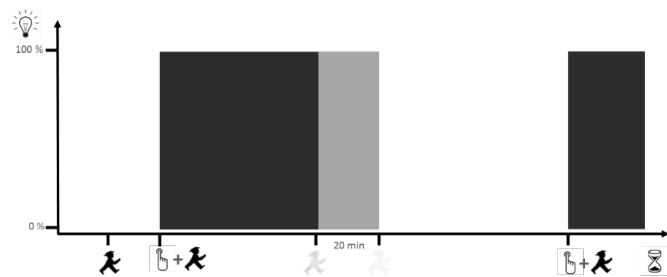

Aura Universal PIR sensor, PRM/on-off (recessed)

EBDSPIR-PRM Art nr. 760139

MASTER - SLAVE

Remote Control: UNHSLCD:

Default mode – no change on both sensors

ABSENCE MODE FUNCTION

Remote Control: UNHSLCD:

Sensor in default mode

DAYLIGHT CONTROLLED SWITCHING

Remote Control: UNHSLCD:

Sensor in default mode

Comment:

Setting depends on local light situation.