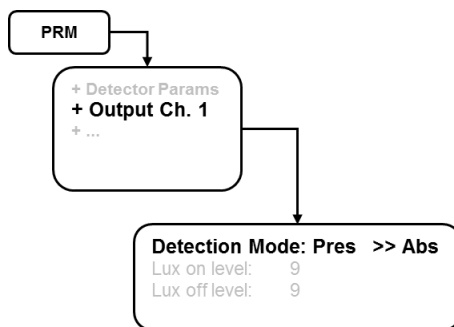

Aura Universal PIR sensor, PRM/on-off (recessed)

EBDSPIR-PRM Art nr. 760139

MASTER - SLAVE

Remote Control: UNHSLCD:

Default mode – no change on both sensors

ABSENCE MODE FUNCTION

Remote Control: UNHSLCD:

Sensor in default mode

DAYLIGHT CONTROLLED SWITCHING

Remote Control: UNHSLCD:

Sensor in default mode

Comment:

Setting depends on local light situation.