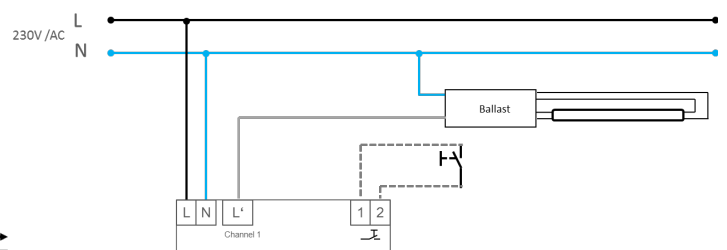

Aura Universal PIR sensor, PRM/on-off (recessed)

EBDSPIR-PRM Art nr. 760139

MASTER - SLAVE

Remote Control: UNHSLCD:

Default mode – no change on both sensors

ABSENCE MODE FUNCTION

Remote Control: UNHSLCD:

Sensor in default mode

DAYLIGHT CONTROLLED SWITCHING

Remote Control: UNHSLCD:

Sensor in default mode

Comment:

Setting depends on local light situation.