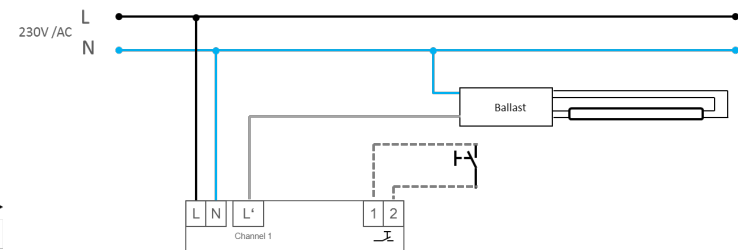

Aura Universal PIR sensor, PRM/on-off (recessed)

EBDSPIR-PRM Art nr. 760139

MASTER - SLAVE

Remote Control: UNHSLCD:

Default mode – no change on both sensors

ABSENCE MODE FUNCTION

Remote Control: UNHSLCD:

Sensor in default mode

DAYLIGHT CONTROLLED SWITCHING

Remote Control: UNHSLCD:

Sensor in default mode

Comment:

Setting depends on local light situation.